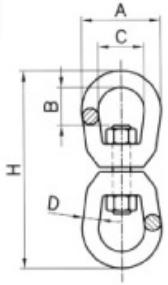

PRODUCTS / SWIVELS

SWIVELS

- Sizes may change at manufacturer's discretion.
- Bespoke swivels can be produced.

Approx. dimensions (mm)

Code no.	Load capacity (t)	Dimensions (mm)					Weight (kg)
		A	B	C	D	H	
OFS GFT01	1,25	50	28	30	10	138	0.36
OFS GFT02	1.6	67	37	39	14	182	0.90
OFS GFT04	3,2	80	45	46	17	228	1.30
OFS GFT05	5,4	104	55	63	20,5	272	3.57
OFS GFT06	8	132	65	78	27	331	6.30
OFS GFT07	11,5	148	70	90	29	361	9.45
OFS GFT08	15	160	82	90	35	420	13.60
OFS GFT09	22	198	105	122	38	521	22.70
OFS GFT010	30	235	119	139	48	646	57.20
OFS GFT012	40	266	142	160	51	730	73